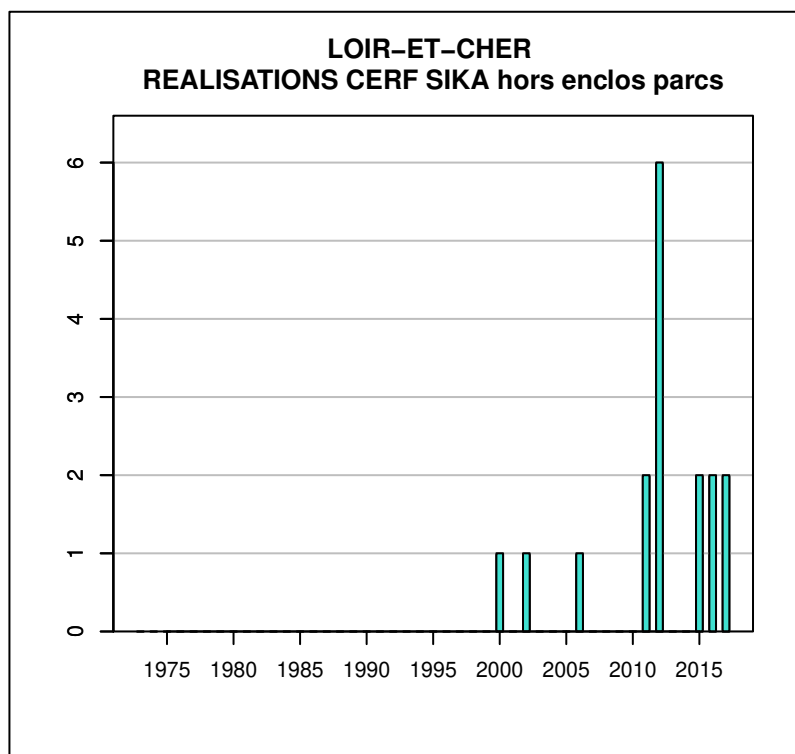

Données issues du Réseau "Ongulés Sauvages ONCFS/FNC/FDC"

TABLEAU DE CHASSE MOUFLON LOIR-ET-CHER

| Année | Attrib. | Réal. |
|-------|---------|-------|
| 2007 | 0 | 0 |
| 2008 | 0 | 0 |
| 2009 | 0 | 0 |
| 2010 | 0 | 0 |
| 2011 | 0 | 0 |
| 2013 | 0 | 0 |
| 2014 | 0 | 0 |
| 2015 | 0 | 0 |
| 2016 | 28 | 9 |
| 2017 | 23 | 5 |

Données issues du Réseau "Ongulés Sauvages ONCFS/FNC/FDC"

TABLEAU DE CHASSE DAIM LOIR-ET-CHER

| Année | Attrib. | Réal. |
|-------|---------|-------|
| 1983 | 0 | 0 |
| 1984 | 5 | 2 |
| 1985 | 15 | 8 |
| 1986 | 4 | 1 |
| 1987 | 5 | 2 |
| 1988 | 16 | 5 |
| 1989 | 20 | 3 |
| 1990 | 10 | 2 |
| 1991 | 13 | 4 |
| 1992 | 20 | 1 |
| 1993 | 5 | 2 |
| 1994 | 36 | 0 |
| 1995 | 0 | 0 |
| 1996 | 9 | 0 |
| 1997 | 6 | 0 |
| 1998 | 3 | 0 |
| 1999 | 7 | 1 |
| 2000 | 6 | 1 |
| 2001 | 1 | 0 |
| 2002 | 41 | 5 |
| 2003 | 0 | 13 |
| 2004 | 29 | 9 |
| 2005 | 37 | 6 |
| 2006 | 26 | 9 |
| 2007 | 8 | 3 |
| 2008 | 24 | 13 |
| 2009 | 29 | 5 |
| 2010 | 17 | 0 |
| 2011 | 83 | 59 |
| 2012 | 0 | 0 |
| 2013 | 0 | 2 |
| 2014 | 0 | 0 |
| 2015 | 0 | 0 |
| 2016 | 72 | 55 |
| 2017 | 90 | 49 |

Données issues du Réseau "Ongulés Sauvages ONCFS/FNC/FDC"

TABLEAU DE CHASSE CERF SIKA LOIR-ET-CHER

| Année | Attrib. | Réal. |
|-------|---------|-------|
| 1992 | 0 | 0 |
| 1993 | 0 | 0 |
| 1994 | 0 | 0 |
| 1995 | 2 | 0 |
| 1996 | 0 | 0 |
| 1997 | 0 | 0 |
| 1998 | 2 | 0 |
| 1999 | 0 | 0 |
| 2000 | 1 | 1 |
| 2002 | 4 | 1 |
| 2003 | 0 | 0 |
| 2004 | 0 | 0 |
| 2005 | 1 | 0 |
| 2006 | 2 | 1 |
| 2008 | 2 | 0 |
| 2009 | 3 | 0 |
| 2010 | 0 | 0 |
| 2011 | 2 | 2 |
| 2012 | 6 | 6 |
| 2013 | 6 | 0 |
| 2014 | 0 | 0 |
| 2015 | 6 | 2 |
| 2016 | 7 | 2 |
| 2017 | 6 | 2 |